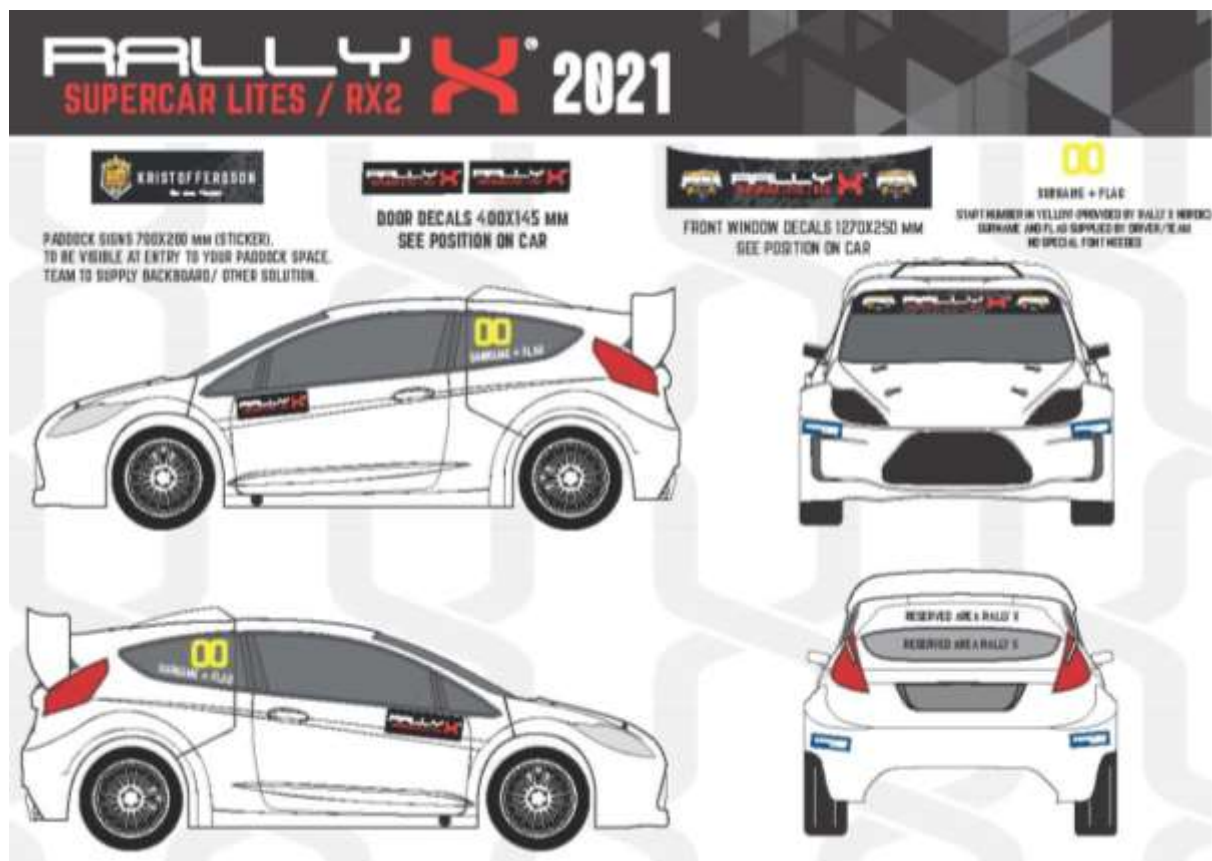

RALLY X® NORDIC

RallyX Nordic presented by Cooper Tires Bulletin No.2, 2021

Supercar Lites / RX2

*Rally X Nordic reserves the right to make changes up to the start of the season.