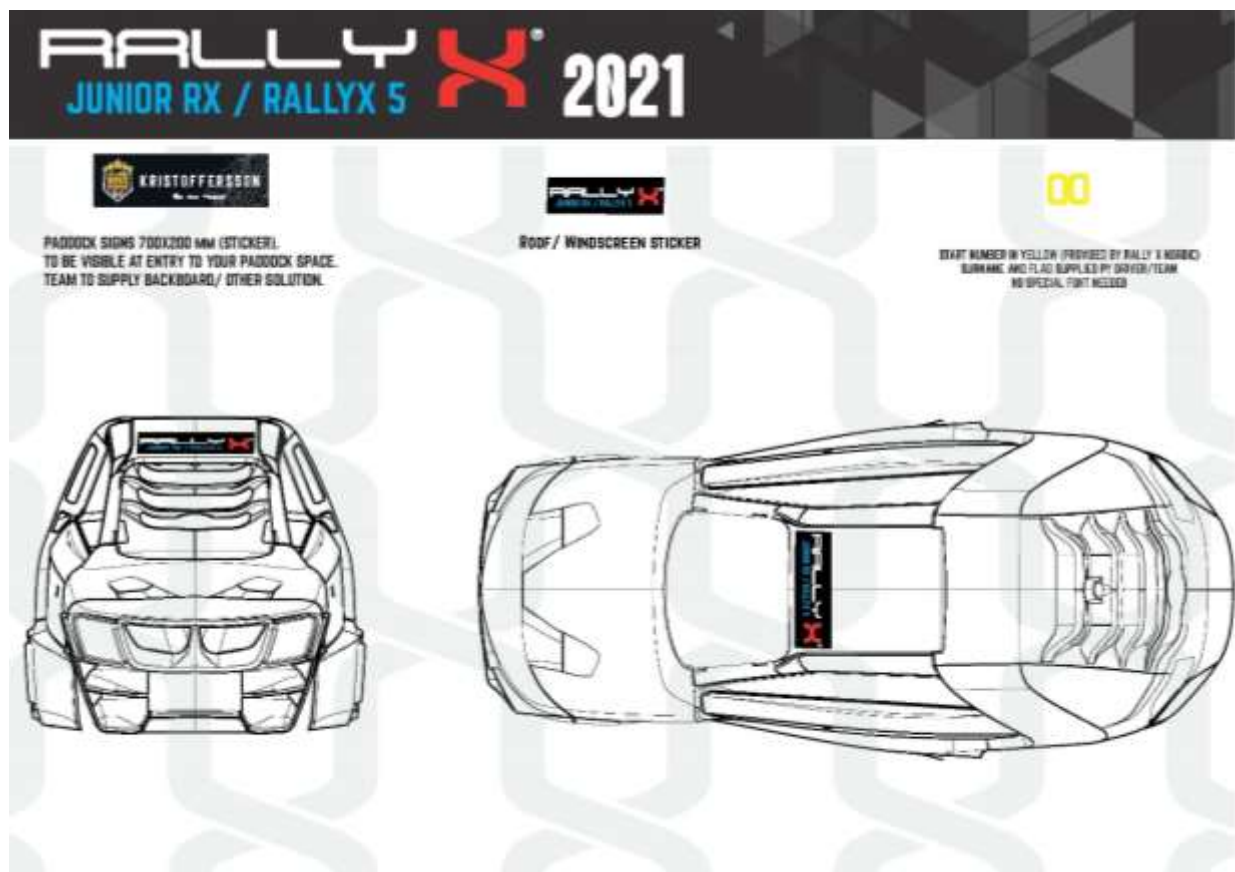

RALLY X® NORDIC

RallyX Nordic presented by Cooper Tires Bulletin No.2, 2021

CrossCar Junior / RallyX 5

*Rally X Nordic reserves the right to make changes up to the start of the season.